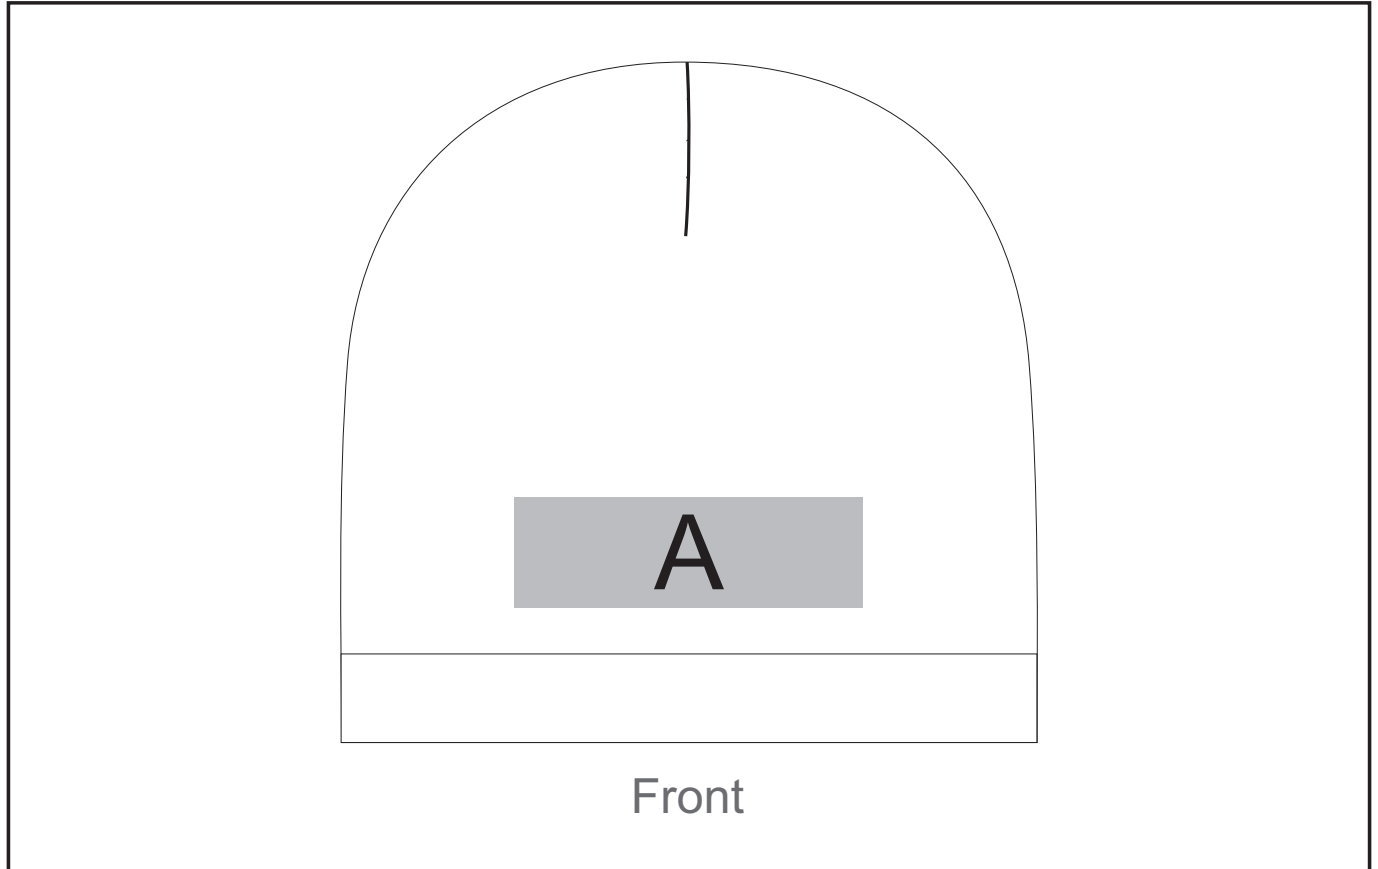

CAP-1750

Solo Beanie

Need to know:

- N/A

Branding Options:

Position A

1. Embroidery (EMB) - 9 colours
Size: 100mm wide x 35mm high